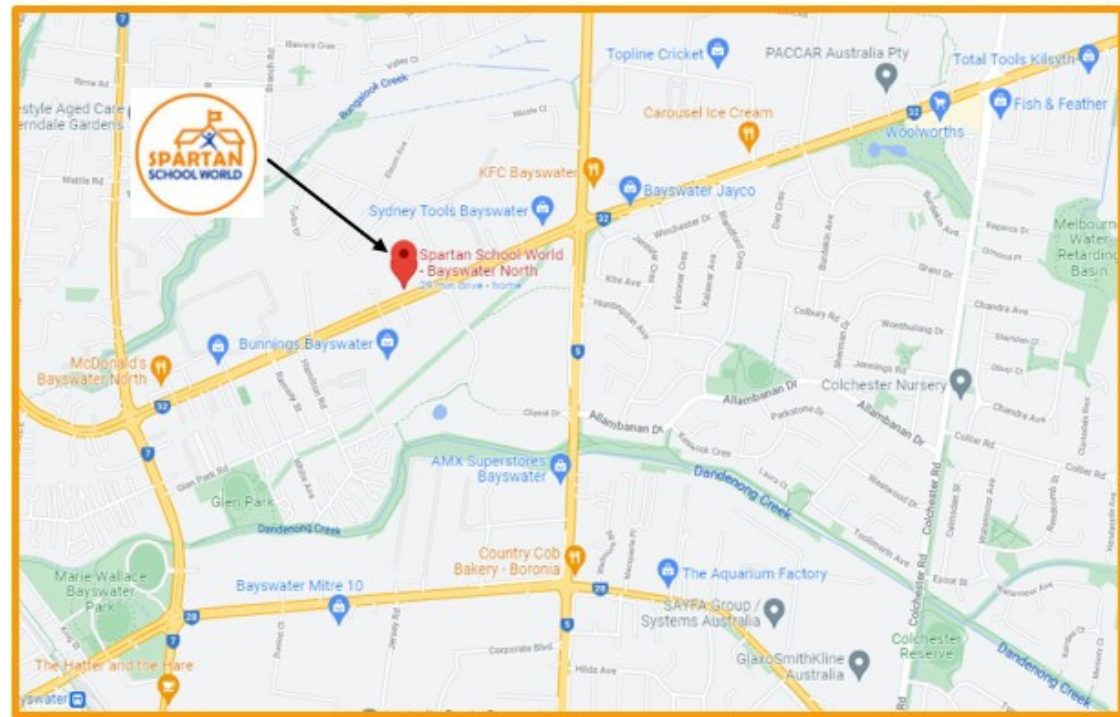

School World Store Regulations:

- Covid-19 safety protocols will be in place instore.
- Only 8 customers allowed at any one time.
- Masks must be worn by all customers over 12 unless an exemption applies.
- QR code registration required upon entry along with hand sanitising.
- If possible, only one parent/carer and one student allowed for each visit.

Online order delivery options:

- School Delivery - Weekly.
  Free of charge.
- Private/Home Address Delivery.
  $9.95 charge per order.
- Click and Collect from store.
  Free of charge.

Enquiries: Phone: (03) 9070 8284

Email: onlineorders@spartanss.com.au

**Please note: Opening times and density limits subject to change depending upon Government regulations due to Covid-19.